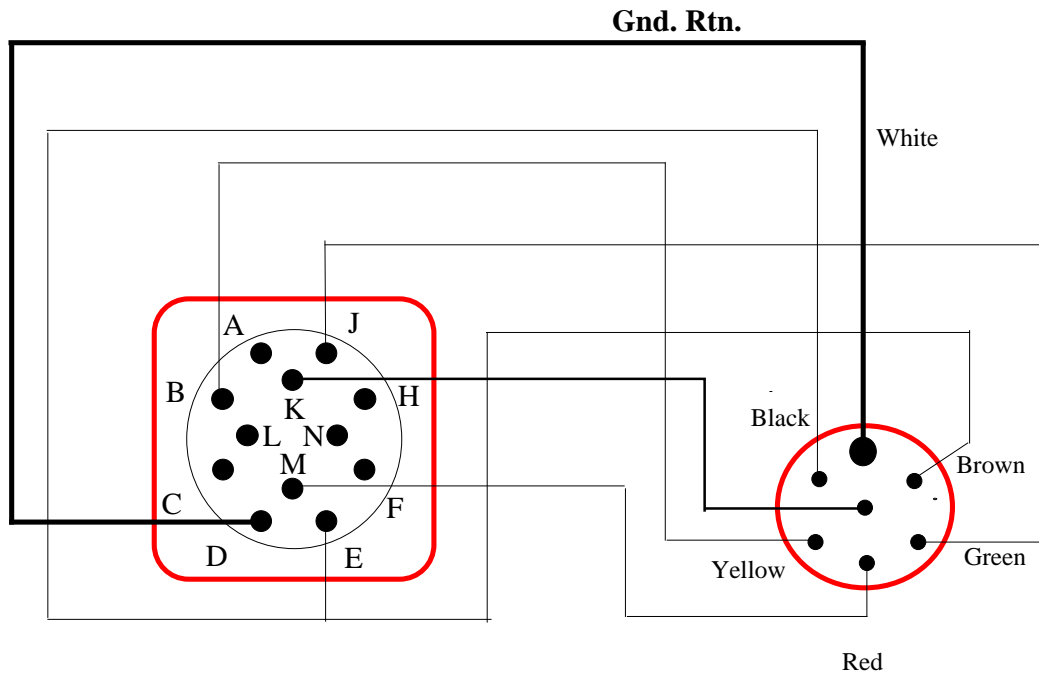

Cable Specification

12 Pin NATO Plug at Tractor P1

7 Pin J560 Plug at Trailer P2

12 Pin NATO Plug (P1)

7 Pin J560 Plug (P2)

Cable: 7/14 ETB, 12 ft. coil
 Temperature Range: -65C to +55C

| | | |
|-----------------------------|-------------------|--------------|
| SEC America, LLC | | |
| S. Burlington, VT 05407 | | |
| Cable Wiring Diagram | | |
| SIZE | 68-7771 | REV |
| A | | 0 |
| DATE | February 21, 2006 | SHEET 1 of 1 |
| Drawn By: | | CJ |